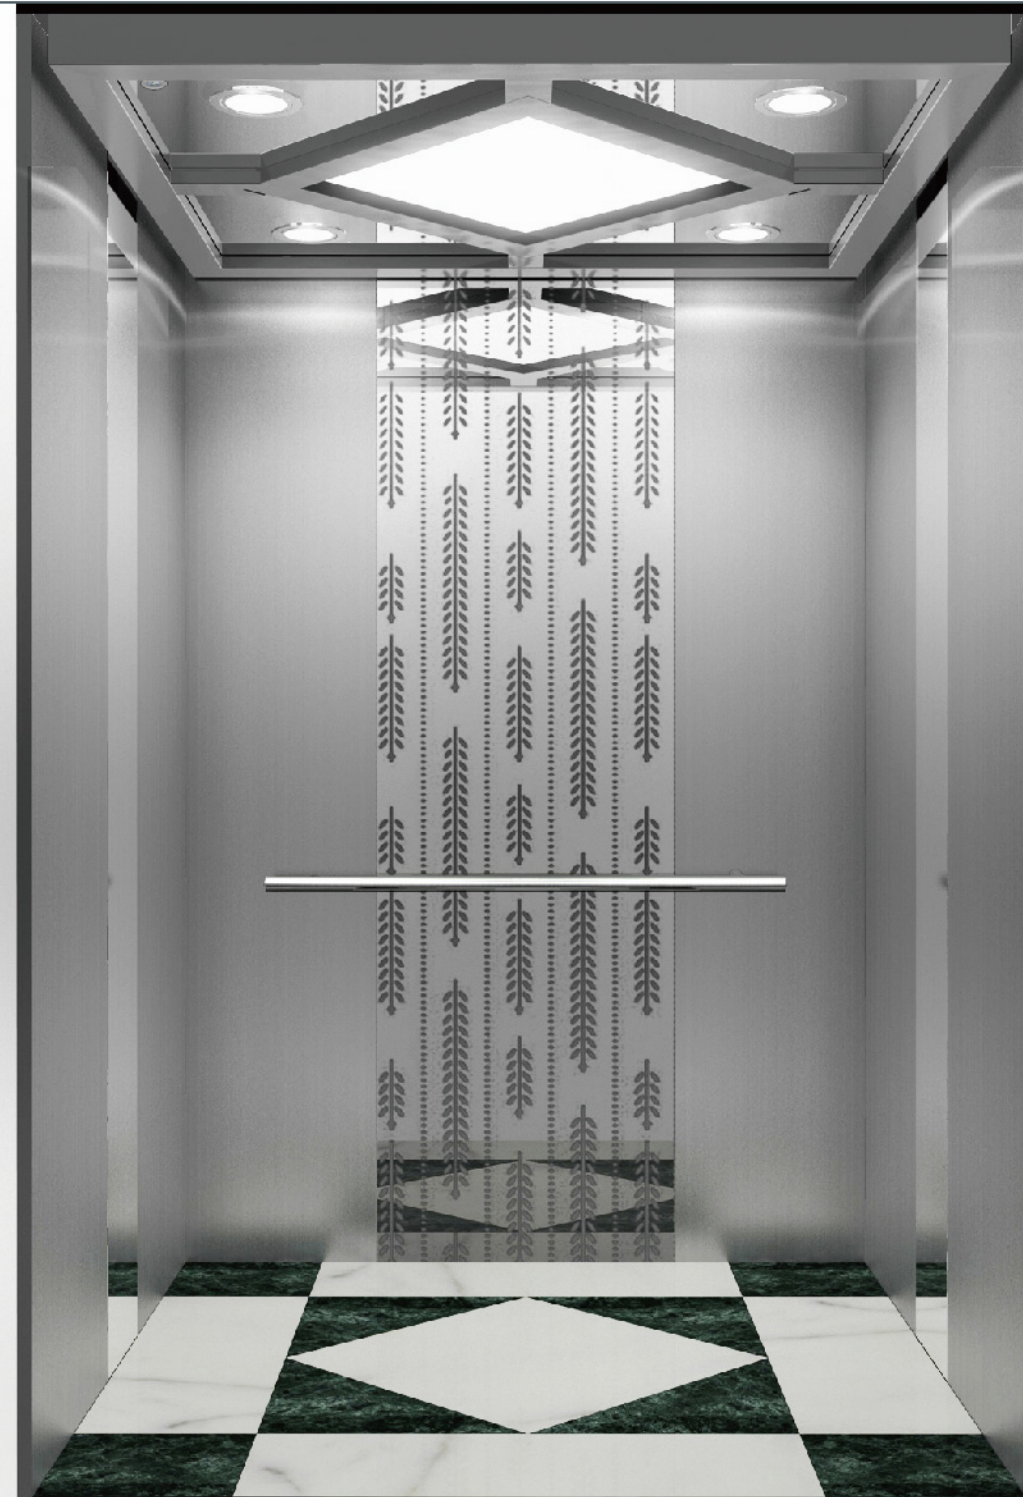

富丽香舍 XTQ01-79

吊顶：XTQ04-89 长发纹不锈钢框架+镜面不锈钢顶板+亚克力+LED筒灯
侧壁：镜面不锈钢+长发纹不锈钢
后壁：镜面不锈钢蚀刻(XIZI-1013)+长发纹不锈钢
扶手：XTQ06-01B 圈拉丝不锈钢圆管
地坪：XTQ07-30 1325 (拼花PVC)
推荐前壁：长发纹不锈钢

Ceiling: XTQ04-89 long hairline stainless steel frame, mirror stainless steel roof + acrylic + LED down light
Side wall: mirror stainless steel + long hairline stainless steel
Rear wall: rear wall mirror: etching (XIZI-1013) + long hairline stainless steel
Handrail: XTQ06-01B circle drawing stainless steel tube
Floor: XTQ07-30 1325 (parquet PVC)
Recommended front wall: long hairline stainless steel