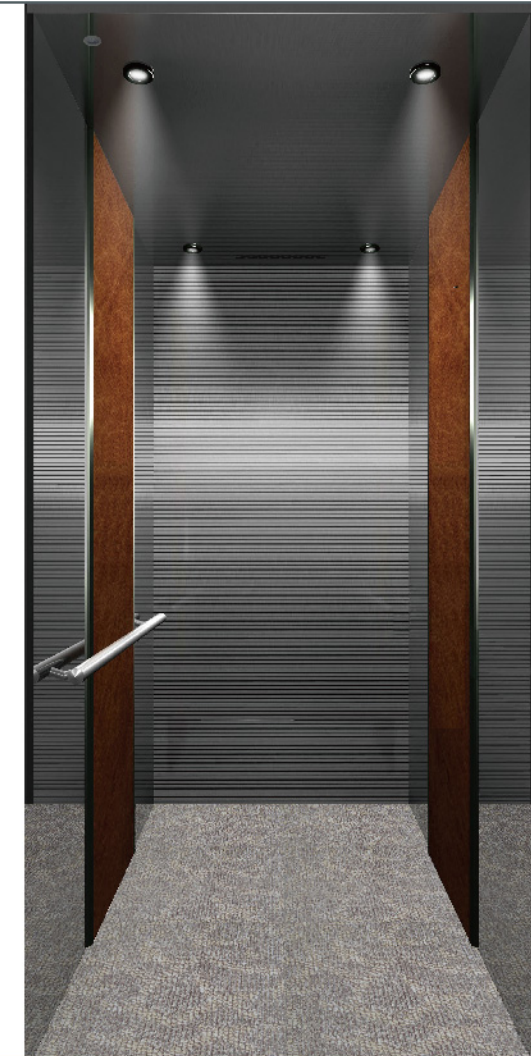

風雅名仕 XTQ02-06

轿吊一体頂：XTQ04-506D 短髮紋不銹鋼+LED筒燈
側壁：鏡面不銹鋼+皮紋包覆
後壁：鏡面不銹鋼蝕刻 (HM-81橫)
地坪：XTQ07-506(單色PVC)
扶手：XTQ06-01B 圓拉絲不銹鋼圓管
前壁：鏡面不銹鋼

Integrated car ceiling: XTQ04-506D short hairline stainless steel + LED down light
Side wall: mirror stainless steel + leather coating
Rear wall: mirror stainless steel etching (HM-81 horizontal)
Floor: XTQ07-506 (mono-PVC)
Handrail: XTQ06-01B circle drawing stainless steel tube
Front wall: mirror stainless steel