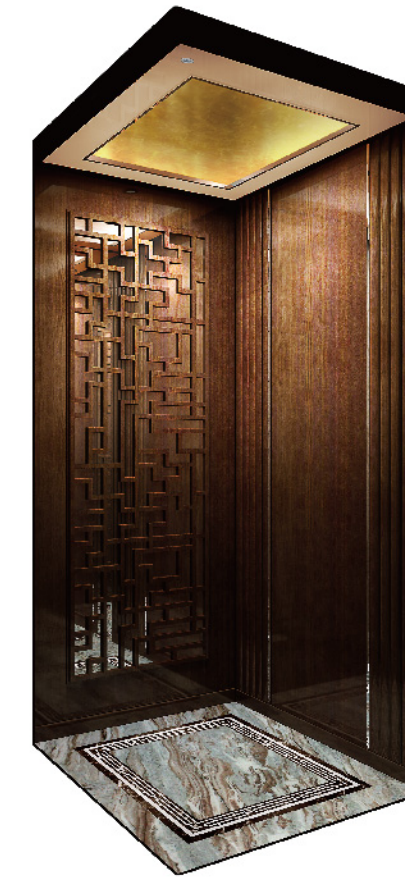

XTQ02-1503

吊顶：喷粉钢板(素色)+金箔+镜面不锈钢镀古铜装饰条+LED暗藏灯(XTQ04-B1503)
后壁：木纹装饰板(古典玫瑰木-偏茶色)+造型木线框+美容镜
侧壁：木纹装饰板(古典玫瑰木-偏茶色)+镜面不锈钢镀古铜装饰条
地坪：XTQ07-B1503 (拼花石材)
前壁：镜面不锈钢镀古铜

Ceiling: painted steel plate (plain color) + golden foil+mirror finished stainless steel strips plated in bronze + LED hidden light (XTQ04-B1503)
Rear Wall: wooden texture plate (rosewood-tawny-prone) + sculpt wooden frame + glass mirror
Side Wall: wooden texture plate (rosewood-tawny-prone) + mirror finished stainless steel strips plated in bronze
Floor: XTQ07-B1503 (parquet stone)
Front Wall: mirror finished stainless steel painted in bronze