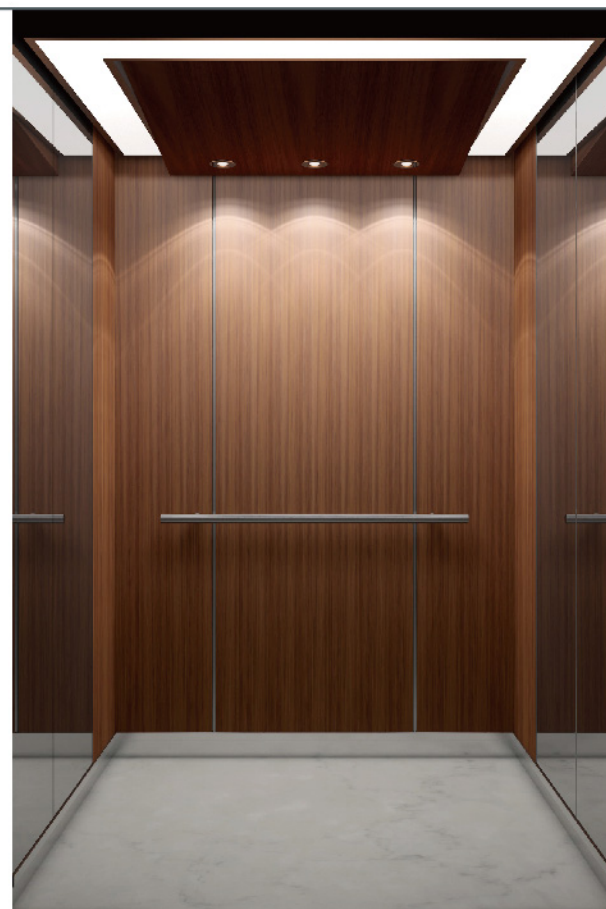

不羁年华 XTQ01-106

吊顶：XTQ04-119 镜面不锈钢+下挂亚克力
侧壁：烤漆木板+镜面不锈钢+长发纹不锈钢嵌条
后壁：烤漆木板+镜面不锈钢+长发纹不锈钢嵌条
扶手：XTQ06-106 长发纹不锈钢扁扶手
地坪：XTQ07-56 (单色石材)
推荐前壁：镜面不锈钢

Ceiling: XTQ04-119 mirror stainless steel + hung acrylic
Side wall: baking finish wood + mirror stainless steel + long hairline stainless steel strip
Rear wall: baking finish wood + mirror stainless steel + long hairline stainless steel strip
Handrail: XTQ06-106 long hairline stainless steel flat Handrail
Floor: XTQ07-56 (mono-stone)
Recommended front wall: mirror stainless steel

春 XTQ01-1380

吊顶：XTQ04-1380 雾面不锈钢+镜面不锈钢+LED筒灯
侧壁：烤漆玻璃+长发纹不锈钢+嵌条+镜面不锈钢
后壁：烤漆玻璃+长发纹不锈钢+嵌条+镜面不锈钢
扶手：XTQ06-16 长发纹不锈钢扁扶手
地坪：XTQ07-1380 (拼花石材)
推荐前壁：镜面不锈钢

Ceiling: XTQ04-1380 matte stainless steel + mirror stainless steel +LED down light
Side wall: baking finish glass + long hairline stainless steel + mirror stainless steel strip
Rear wall: baking finish glass + long hairline stainless steel + mirror stainless steel strip
Handrail: XTQ06-16 long hairline stainless steel flat Handrail
Floor: XTQ07-1380 (parquet stone)
Recommended front wall: mirror stainless steel

清朗明镜 XTQ01-1409

吊顶：XTQ04-1409 镜面不锈钢框架+亚克力+LED射灯
侧壁：贴塑钢板(B108胡桃木)+镜面不锈钢
后壁：贴塑钢板(B108胡桃木)+镜面不锈钢嵌条
踢脚线：镜面不锈钢
扶手：XTQ06-01B 圈拉丝不锈钢圆管
地坪：XTQ07-1379 (单色PVC)
推荐前壁：镜面不锈钢

Ceiling: XTQ04-1409 mirror stainless steel frame + acrylic +LED spotlight
Side wall: plastic plate (B108 walnut) + mirror stainless steel
Rear Wall: PVC laminating steel plate (B108 walnut) + mirror stainless steel strip
Skirting line: mirror stainless steel
Handrail: XTQ06-01B circle drawing stainless steel tube
Floor: XTQ07-1379 (mono-PVC)
Recommended front wall: mirror stainless steel

伦巴 XTQ01-229

轿厢一体顶：XTQ04-226D 喷粉钢板(橄榄褐)+亚克力+LED筒灯
侧壁：贴塑钢板(B103)+镜面不锈钢
后壁：贴塑钢板(B103)+镜面不锈钢蚀刻(HM-0138)
扶手：XTQ06-01A 镜面不锈钢圆管
地坪：XTQ07-226 (拼花PVC)
推荐前壁：镜面不锈钢

Integrated car ceiling: XTQ04-226D spray steel plate (olive drab) + acrylic +LED down light
Side wall: PVC laminating steel plate (B103) + mirror stainless steel
Rear wall: PVC laminating steel plate (B103) + mirror stainless steel etching (HM-0138)
Handrail: XTQ06-01A mirror stainless steel tube
Floor: XTQ07-226 (parquet PVC)
Recommended front wall: mirror stainless steel