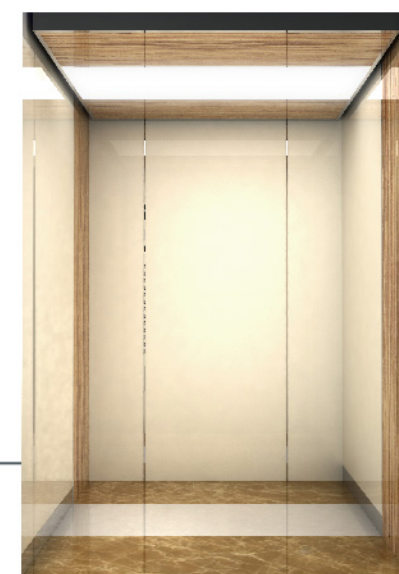

异得馨香 XTQ01-1405

C字型的纵深感，温暖的原木色，仿佛诉说着家的温馨，使人心情愉悦。

吊顶：XTQ04-1405镜面不锈钢框架+亚克力+木纹装饰板

侧壁：烤漆木板(象牙白)+木纹装饰板+镜面不锈钢嵌条

后壁：烤漆木板(象牙白)+镜面不锈钢嵌条

踢脚线：镜面不锈钢

地坪：XTQ07-1405 (拼花石材)

推荐前壁：镜面不锈钢

Ceiling: XTQ04-1405 mirror stainless steel frame + acrylic + wood decorative board

Side wall: baking finish wood (Ivory White) + wood decorative board + mirror stainless steel strip

Rear wall: baking finish wood (Ivory White) + wood decorative board + mirror stainless steel strip

Skirting line: mirror stainless steel

Floor: XTQ07-1405 (parquet stone)

Recommended front wall: mirror stainless steel