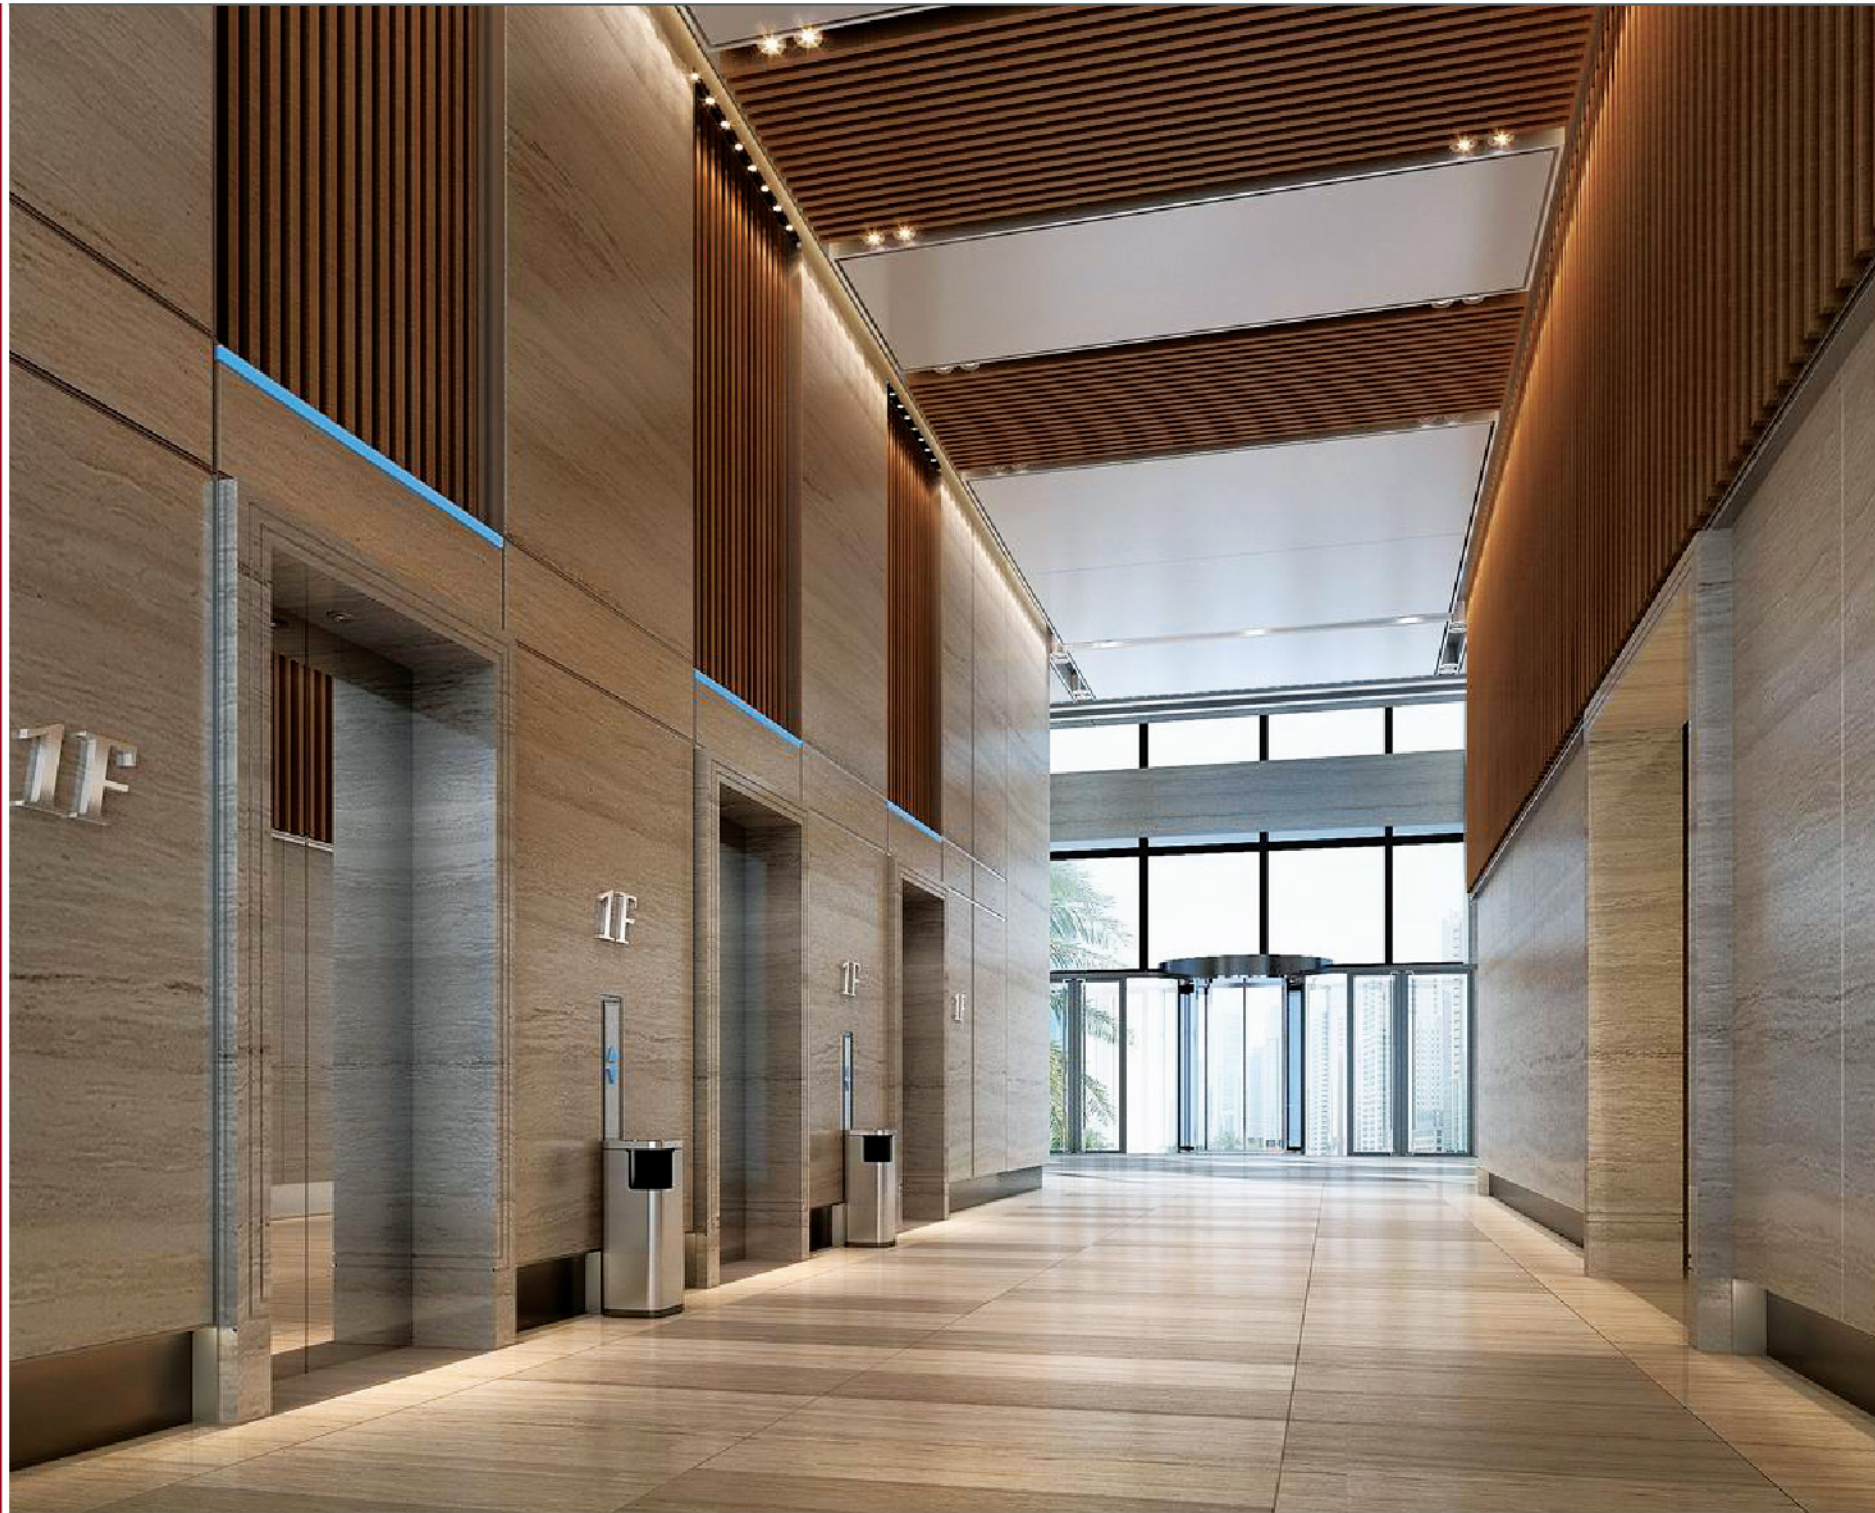

客梯——捷易系列

Passenger elevator—JIEYI series

枫桥夜话 XTQ01-804

吊顶: XTQ04-124 喷粉框架(深黄褐)+亚克力
侧壁: 木纹装饰板+烤漆木板(银色)+铝合金银色装饰条组合
后壁: 木纹装饰板+烤漆木板(银色)+铝合金银色装饰条组合
地坪: XTQ07-38 (单色PVC)
推荐前壁: 烤漆钢板(极光银)

Ceiling: XTQ04-124 spray frame (deep brown) + acrylic
Side wall: wood decorative wood + baking finish plate (silvery) + aluminum silver gold panel combination
Rear wall: wood decorative plate + baking finish wood (silvery) + aluminum silver gold panels combination
Floor: XTQ07-38 (mono-PVC)
Recommended front wall: baking finish steel plate (Chrome)

XTQ01-1508

吊顶: 喷粉钢板(百合彩+无光黑)+亚克力+LED筒灯(XTQ04-251 XTCW09)
后壁: 木纹装饰板(柚木)+铝合金装饰条+镜面不锈钢镀钛金
侧壁: 木纹装饰板(柚木)+铝合金装饰条
踢脚线: 镜面不锈钢镀钛金
地坪: XTQ07-1508 (拼花PVC)
推荐前壁: 长发纹不锈钢镀钛金

Ceiling: painted steel plate (lily color+nero nemesis) + acrylic + LED down light (XTQ04-251 XTCW09)
Rear Wall: wood texture plate (teakwood) + aluminum alloy strips + mirror finished stainless steel plated in titanium golden
Side Wall: wood texture plate (teakwood) + aluminum alloy strips
Skirting Line: mirror finished stainless steel plated in titanium golden
Floor: XTQ07-1508 (parquet PVC)
Recommended Front Wall: long hairline stainless steel plated in titanium golden