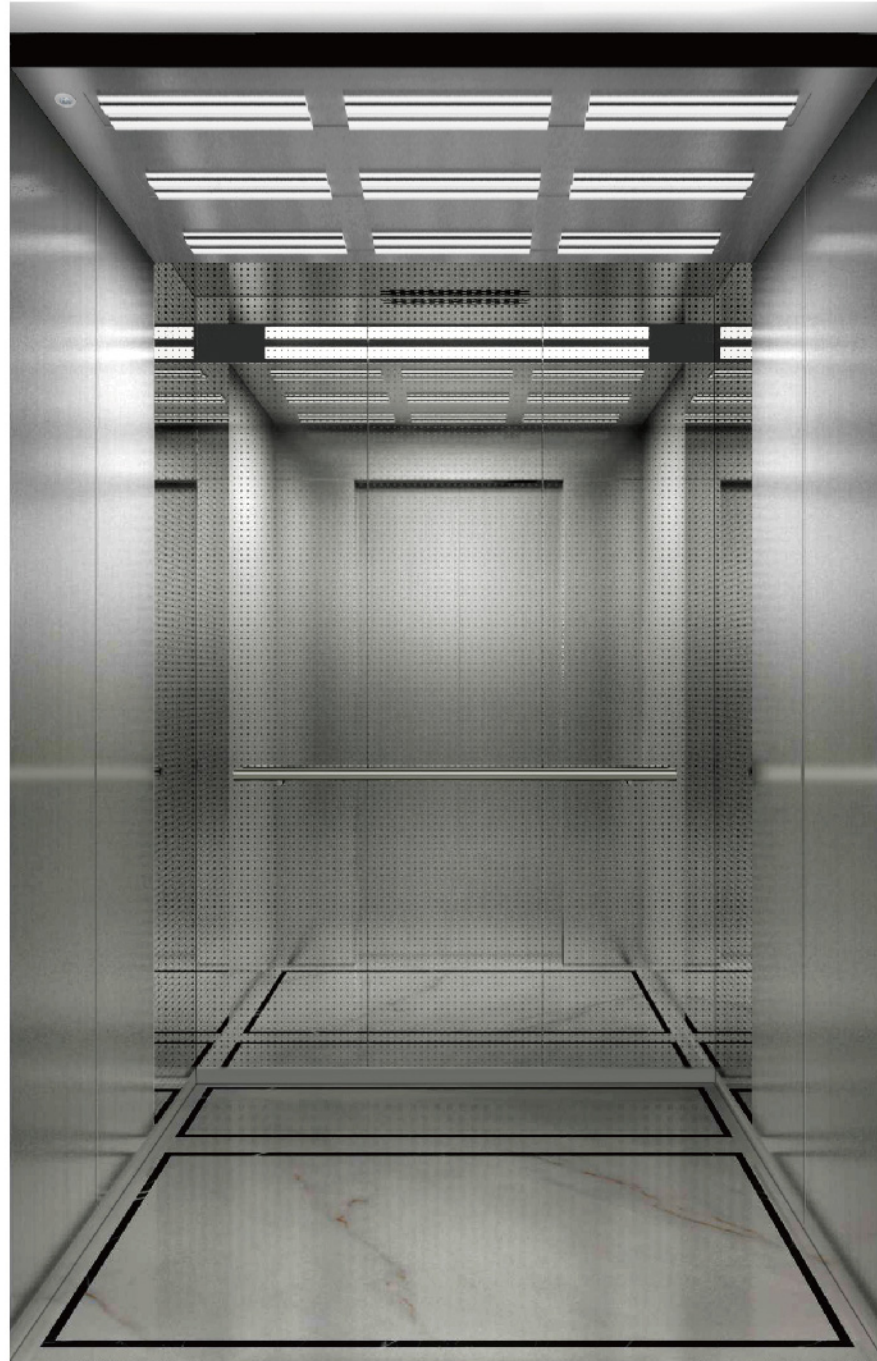

XTQ01-1370-1

吊顶：XTQ04-1370D喷粉钢板(极光银)+亚克力装饰条+镜面不锈钢
后壁：镜面不锈钢蚀刻
侧壁：长发纹不锈钢+镜面不锈钢
扶手：XTQ06-01B圈拉丝不锈钢圆管
地坪：XTQ07-1370-1(拼花石材)

Ceiling: XTQ04-1370D printed steel plate (silver color)+acrylic strip + mirror finished stainless steel
Rear Wall: etched mirror stainless steel
Side Wall: long hairline stainless steel + mirror finished stainless steel
Handrail: XTQ06-01B circular drawn round stainless steel
Floor: XTQ07-1370-1 (parquet stone)

博悦清庭 XTQ01-1419

精细嵌条，品质感骤然提升，顶部斜面设计，设计感十足，简约不简单。

吊顶：XTQ04-1419长发纹不锈钢+亚克力
侧壁：长发纹不锈钢+长发纹不锈钢嵌条+镜面不锈钢
后壁：长发纹不锈钢+长发纹不锈钢嵌条+镜面不锈钢
踢脚线：长发纹不锈钢
扶手：XTQ06-01A镜面不锈钢圆管
地坪：XTQ07-1379(单色PVC)
推荐前壁：长发纹不锈钢

Ceiling: XTQ04-1419 long hairline stainless steel + acrylic
Side wall: long hairline stainless steel + long hairline stainless steel panel + mirror stainless steel
Rear wall: long hairline stainless steel + long hairline stainless steel panel + mirror stainless steel
Skirting line: long hairline stainless steel
Handrail: XTQ06-01A mirror stainless steel tube
Floor: XTQ07-1379 (mono-PVC)
Recommended front wall: long hairline stainless steel