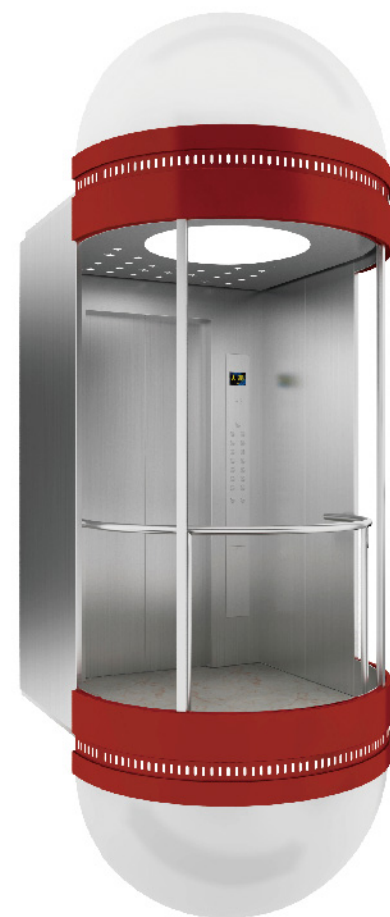

XTQ08-724-1

上下罩：烤漆钢板(绯红)+亚克力
吊顶：XTQ04-723A 喷粉钢板(极光银)+亚克力
侧壁和后壁：304长发纹不锈钢+夹胶玻璃 (5+5)
前壁：304长发纹不锈钢
扶手：XTQ06-22D 镜面不锈钢圆管落地扶手
地坪：XTQ07-31 (单色PVC)

Upper and lower covers: baking finish steel plate (bright red) + acrylic
Ceiling: XTQ04-723A spray steel plate (Chrome) + acrylic
Side wall and rear wall: 304 long hairline stainless steel and laminated glass (5+5)
Front wall: 304 long hairline stainless steel
Handrail: XTQ06-22D mirror stainless steel tube floor handrail
Floor: XTQ07-31 (mono-PVC)