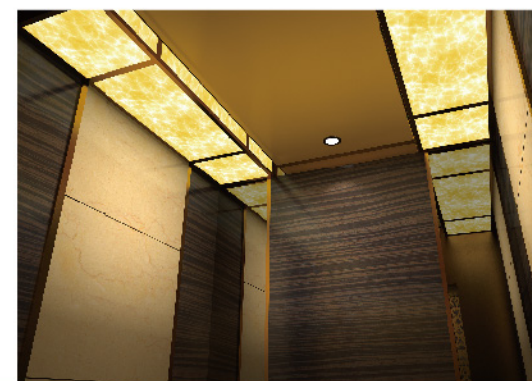

推荐前壁：长发纹不锈钢镀钛金色

Ceiling: XTQ04-1362 long hairline stainless steel plated in titanium gold +  
translucent stone (X6819) + spray steel plate (mulberry tea color) +LED down light  
Side wall: Ebony finishes + long hairline stainless steel titanium gold strip + cellular marble  
Rear Wall: Ebony finishes + long hairline stainless steel plated in titanium gold strip +  
mirror stainless steel plated in titanium black  
Floor: XTQ07-1362 (parquet stone)  
Handrail: XTQ06-31-1 (mirror finished stainless steel plated in titanium gold + wood tube)  
Recommended front wall: long hairline stainless steel plated in titanium gold