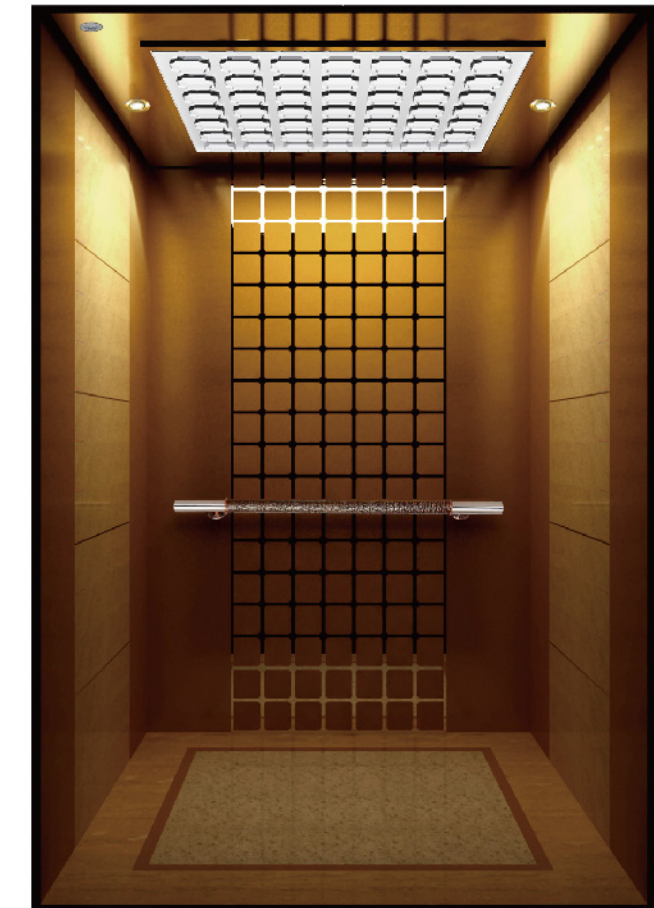

威廉王子 XTQ01-104

吊顶：XTQ04-117 和纹不锈钢镀钛古铜色+亚克力+LED筒灯
侧壁：和纹不锈钢镀古铜色+蜂窝大理石+和纹不锈钢镀古铜嵌条
后壁：镜面不锈钢蚀刻喷金砂(XIZI-0923)+和纹不锈钢镀古铜
扶手：XTQ06-36 红古铜+镜光
地坪：XTQ07-54 (拼花石材)
推荐前壁：和纹不锈钢镀古铜

Ceiling: XTQ04-117 stainless steel plated in titanium bronze + acrylic +LED down light
Side wall: stainless steel plated in bronz + cellular marble + texture stainless steel plated in titanium bronze with strips
Rear wall: mirror stainless steel etching metal spraying sand (XIZI-0923) + stainless steel plated in bronze
Handrail: XTQ06-36 red bronze + mirror light
Floor: XTQ07-54 (parquet stone)
Recommended front wall: stainless steel plated in bronze