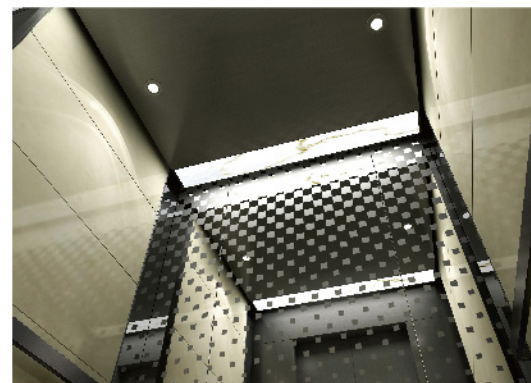

摩登幻影 XTQ01-1416

不需要过多的语言，不需要华丽的辞藻，温馨的米色大理石，律动的蚀刻小方块，犹如美妙的乐曲，让人沉浸其中；又似斑驳的树影，洒在身上，暖在心头。

- 吊顶：XTQ04-1416长发纹不锈钢镀黑钛+透光云石(雪花白)+LED筒灯
- 侧壁：镜面不锈钢镀黑钛+蜂窝大理石+长发纹不锈钢镀黑钛斜边框
- 后壁：镜面不锈钢蚀刻镀黑钛(双色蚀刻)
- 踢脚线：长发纹不锈钢镀黑钛
- 扶手：XTQ06-1416长发纹不锈钢镀黑钛
- 地坪：XTQ07-1253 (单色石材)
- 推荐前壁：镜面不锈钢镀黑钛

- Ceiling: XTQ04-1416 long hairline stainless steel plated in black titanium + translucent marble (snow white) +LED down light
- Side wall: mirror stainless steel plated in black titanium + cellular marble + long hairline stainless steel plated in black titanium frame
- Rear wall: mirror stainless steel plated in titanium black (color etching)
- Skirting line: long hairline stainless steel plated in titanium black
- Handrail: XTQ06-1416 long hairline stainless steel plated in titanium black
- Floor: XTQ07-1253 Magnolia (mono-stone)
- Recommended front wall: mirror stainless steel plated in titanium black