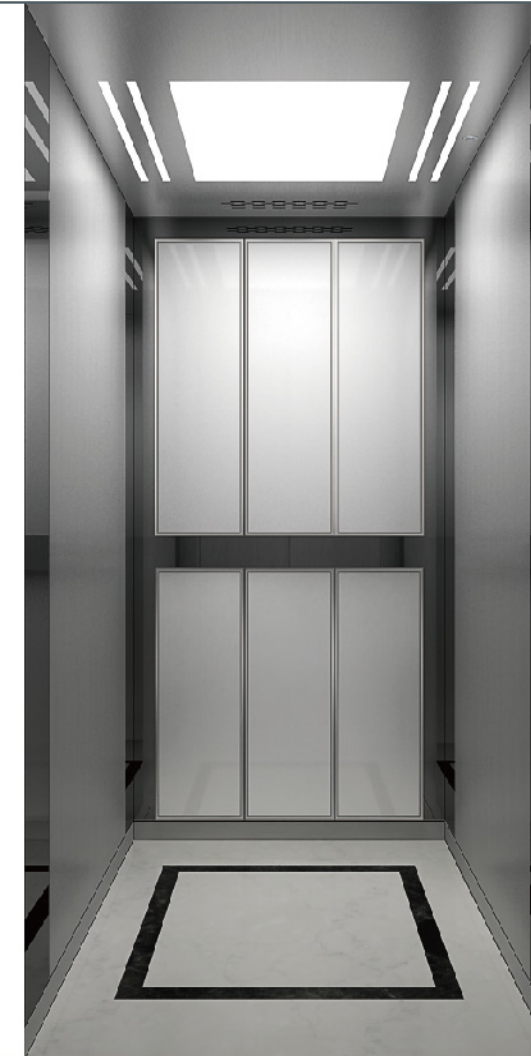

XTQ02-1501-1

吊頂：造型吊頂(烤漆象牙白)+上層頂銀箔+LED暗藏燈(XTQ04-B1501)
後壁：烤漆木板(象牙白)+造型木線條(象牙白)+美容鏡
側壁：烤漆木板(象牙白)+造型木線條(象牙白)
地坪：XTQ07-B1502 (拼花石材)
前壁：鏡面不銹鋼

Ceiling: sculpt ceiling (baking ivory white) + silver foil upper layer + LED hidden light (XTQ04-B1051)
Rear Wall: baking finished wooden plate (ivory white) + sculpt wooden strip (ivory white) + glass mirror
Side Wall: aking finished wooden plate (ivory white) + sculpt wooden strip (ivory white)
Floor: XTQ07-B1502 (parquet stone)
Front Wall: mirror finished stainless steel

XTQ02-1510

轿吊一体頂：長髮紋不銹鋼+亚克力(XTQ04-1313D-1)
後壁：鏡面不銹鋼+烤漆玻璃(白色)
側壁：長髮紋不銹鋼+鏡面不銹鋼
踢腳線：長髮紋不銹鋼
地坪：XTQ07-1382 (拼花PVC)
前壁：鏡面不銹鋼

Integrated Ceiling: long hairline stainless steel + acrylic (XTQ04-1313D-1)
Rear Wall: mirror finished stainless steel + baked glass (white)
Side Wall: long hairline stainless steel + mirror finished stainless steel
Skirting Line: long hairline stainless steel
Floor: XTQ07-1382 (parquet PVC)
Front Wall: mirror finished stainless steel