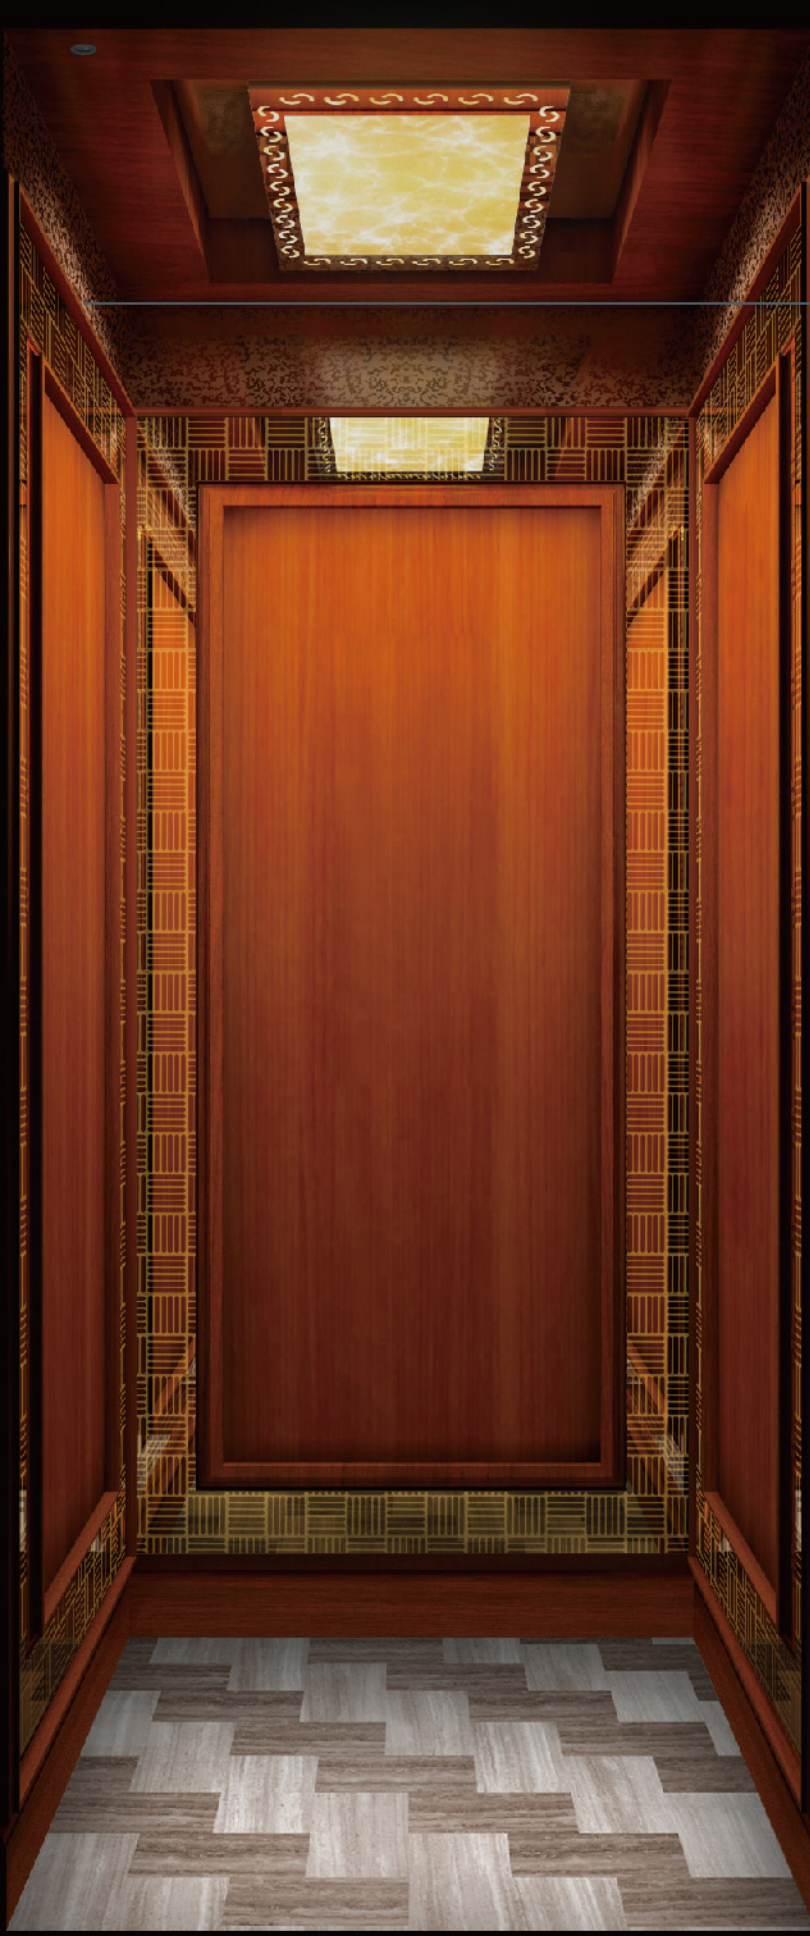

別墅梯系列 Villa elevator series

翰林世家 XTQ02-1201

吊頂：XTQ04-B1201 烤漆木板+鏡面不銹鋼鍍鈦金+透光雲石(偉軒X6819)
側壁：木紋裝飾板(櫻桃木)+鏡面不銹鋼蝕刻鍍鈦金(HM-4+HM-18)
後壁：木紋裝飾板(櫻桃木)+鏡面不銹鋼蝕刻鍍鈦金(HM-4+HM-18)
地磚：XTQ07-B1201 (拼花石材)
前壁：鏡面不銹鋼鍍鈦金

Ceiling: XTQ04-B1201 baking finish wood + mirror stainless steel plated in titanium gold + translucent marble (Wei Xuan X6819)
Side wall: decorative wood panels (cherry wood) + mirror stainless steel etching plated in titanium gold (HM-4+HM-18)
Rear wall: decorative wood panels (cherry wood) + mirror stainless steel etching plated in titanium gold (HM-4+HM-18)
Floor: XTQ07-B1201 (parquet stone)
Front wall: mirror stainless steel plated in titanium gold