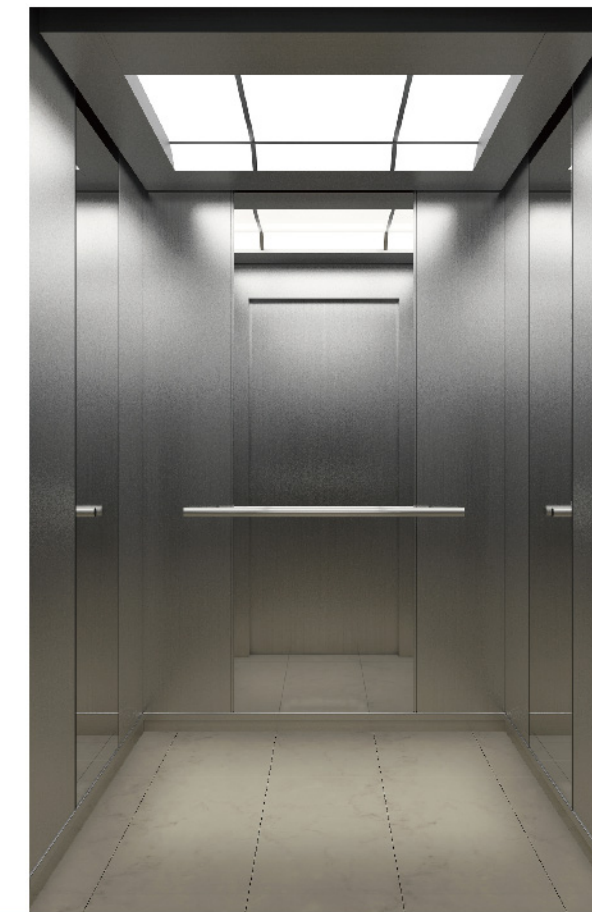

通和盛世 XTQ01-1407

吊顶：XTQ04-1407长发纹不锈钢+亚克力+LED筒灯
侧壁：长发纹不锈钢+长发纹不锈钢嵌条+镜面不锈钢
后壁：长发纹不锈钢+长发纹不锈钢嵌条+镜面不锈钢
踢脚线：长发纹不锈钢
地坪：XTQ07-1407(拼花PVC)
推荐前壁：长发纹不锈钢

Ceiling: XTQ04-1407 long hairline stainless steel + acrylic + LED down light
Side wall: long hairline stainless steel + long hairline stainless steel panel + mirror stainless steel
Rear wall: long hairline stainless steel + long hairline stainless steel panel + mirror stainless steel
Skirting line: long hairline stainless steel
Floor: XTQ07-1407 (parquet PVC)
Recommended front wall: long hairline stainless steel