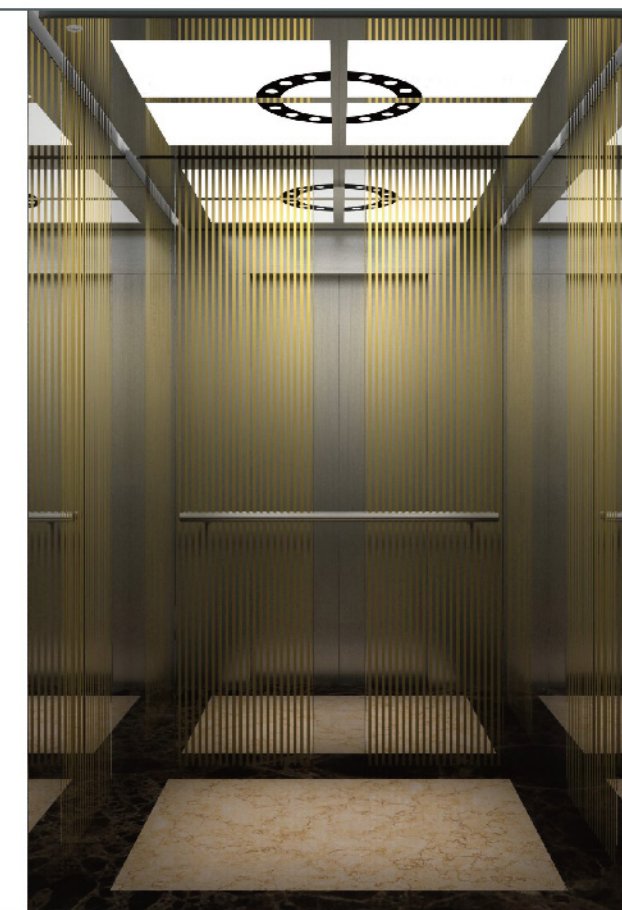

XTQ01-1504

吊顶：镜面不锈钢+丝印亚克力 (XTQ04-1504)

后壁：镜面不锈钢蚀刻凹部金色+镜面不锈钢

侧壁：镜面不锈钢蚀刻凹部金色+镜面不锈钢

扶手：XTQ06-01B (圈拉丝不锈钢圆管)

地面：XTQ07-1504 (拼花石材)

推荐前壁：长发纹不锈钢

Ceiling: mirror finished stainless steel+silk screen printed acrylic (XTQ04-1504)

Rear Wall: mirror finished etched stainless steel with golden intaglio+mirror finished stainless steel

Side Wall: mirror finished etched stainless steel with golden intaglio+mirror finished stainless steel

Handrail: XTQ06-01B (round circle drawn stainless steel)

Floor: XTQ07-1504 (parquet stone)

Recommended Front Wall: long hairline stainless steel