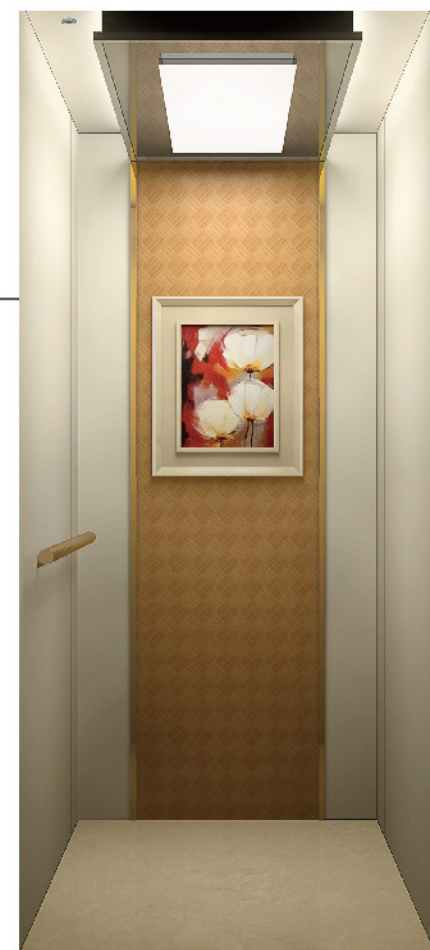

XTQ02-1511

吊頂：烤漆鋼板(RAL1013)+鏡面不銹鋼+下掛亞克力+暗藏燈(XTQ04-B1511)
後壁：烤漆鋼板(RAL1013)+編織木紋裝飾板+長髮紋不銹鋼鍍鈦金條+裝飾畫組合
側壁：烤漆鋼板(RAL1013)
扶手：XTQ06-01SR 圓拉絲不銹鋼鍍鈦金圓管
地氈：XTQ07-1403 (單色石材)
前壁：烤漆鋼板(RAL1013)

Ceiling: baked steel plate (RAL1013) + mirror finished stainless steel + hung acrylic + hidden light (XTQ04-B1511)
Rear Wall: baked steel plate (RAL1013) + woven wooden texture board + long hairline stainless steel plated in titanium golden + paintings
Side Wall: baked steel plate (RAL1013)
Handrail: XTQ06-01SR circular drawn round stainless steel plated with titanium golden
Floor: XTQ07-1403 (monochrome stone)
Front Wall: baked steel plate (RAL1013)