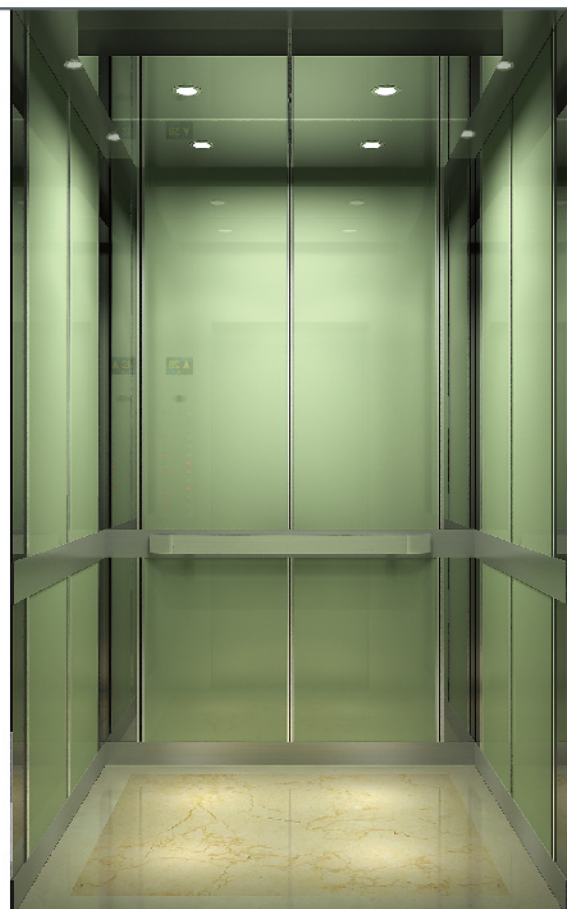

不羁年华 XTQ01-106

吊顶：XTQ04-119 镜面不锈钢+下挂亚克力
侧壁：烤漆木板+镜面不锈钢+长发纹不锈钢嵌条
后壁：烤漆木板+镜面不锈钢+长发纹不锈钢嵌条
扶手：XTQ06-106 长发纹不锈钢扁扶手
地坪：XTQ07-56 (单色石材)
推荐前壁：镜面不锈钢

Ceiling: XTQ04-119 mirror stainless steel + hung acrylic
Side wall: baking finish wood + mirror stainless steel + long hairline stainless steel strip
Rear wall: baking finish wood + mirror stainless steel + long hairline stainless steel strip
Handrail: XTQ06-106 long hairline stainless steel flat Handrail
Floor: XTQ07-56 (mono-stone)
Recommended front wall: mirror stainless steel

春 XTQ01-1380

吊顶：XTQ04-1380 雾面不锈钢+镜面不锈钢+LED筒灯
侧壁：烤漆玻璃+长发纹不锈钢+嵌条+镜面不锈钢
后壁：烤漆玻璃+长发纹不锈钢+嵌条+镜面不锈钢
扶手：XTQ06-16 长发纹不锈钢扁扶手
地坪：XTQ07-1380 (拼花石材)
推荐前壁：镜面不锈钢

Ceiling: XTQ04-1380 matte stainless steel + mirror stainless steel +LED down light
Side wall: baking finish glass + long hairline stainless steel + mirror stainless steel strip
Rear wall: baking finish glass + long hairline stainless steel + mirror stainless steel strip
Handrail: XTQ06-16 long hairline stainless steel flat Handrail
Floor: XTQ07-1380 (parquet stone)
Recommended front wall: mirror stainless steel

清朗明镜 XTQ01-1409

吊顶：XTQ04-1409 镜面不锈钢框架+亚克力+LED射灯
侧壁：贴塑钢板(B108胡桃木)+镜面不锈钢
后壁：贴塑钢板(B108胡桃木)+镜面不锈钢嵌条
踢脚线：镜面不锈钢
扶手：XTQ06-01B 圈拉丝不锈钢圆管
地坪：XTQ07-1379 (单色PVC)
推荐前壁：镜面不锈钢

Ceiling: XTQ04-1409 mirror stainless steel frame + acrylic +LED spotlight
Side wall: plastic plate (B108 walnut) + mirror stainless steel
Rear Wall: PVC laminating steel plate (B108 walnut) + mirror stainless steel strip
Skirting line: mirror stainless steel
Handrail: XTQ06-01B circle drawing stainless steel tube
Floor: XTQ07-1379 (mono-PVC)
Recommended front wall: mirror stainless steel

伦巴 XTQ01-229

轿厢一体顶：XTQ04-226D 喷粉钢板(橄榄褐)+亚克力+LED筒灯
侧壁：贴塑钢板(B103)+镜面不锈钢
后壁：贴塑钢板(B103)+镜面不锈钢蚀刻(HM-0138)
扶手：XTQ06-01A 镜面不锈钢圆管
地坪：XTQ07-226 (拼花PVC)
推荐前壁：镜面不锈钢

Integrated car ceiling: XTQ04-226D spray steel plate (olive drab) + acrylic +LED down light
Side wall: PVC laminating steel plate (B103) + mirror stainless steel
Rear wall: PVC laminating steel plate (B103) + mirror stainless steel etching (HM-0138)
Handrail: XTQ06-01A mirror stainless steel tube
Floor: XTQ07-226 (parquet PVC)
Recommended front wall: mirror stainless steel