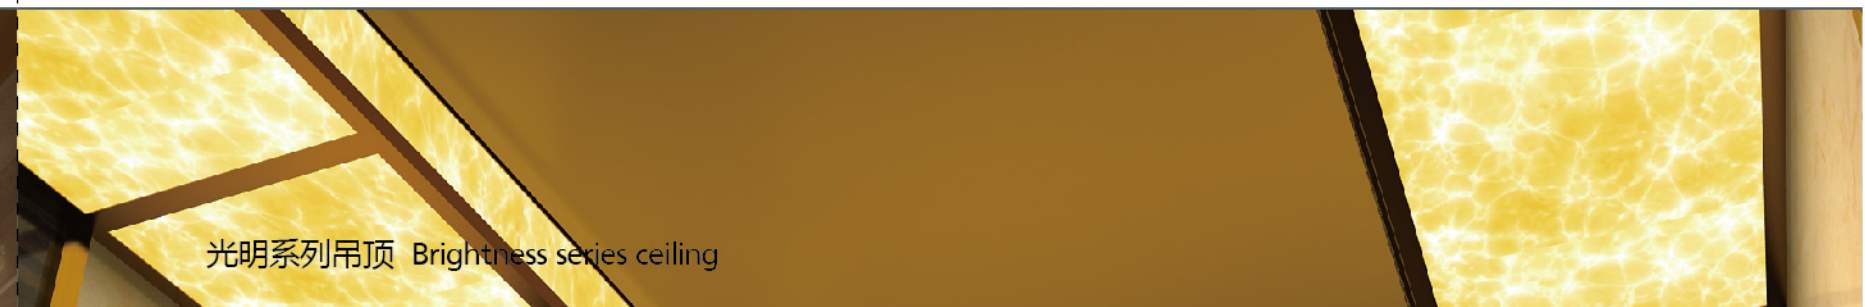

光明系列吊顶 Brightness series ceiling

阳光与窗户是一对最要好的朋友。
因为阳光，窗户变得明亮，
因为窗户，阳光才被看见，
冬日里那透过窗户的一缕温暖，
正是他俩友谊的见证。

本系列吊顶的设计理念来源于窗户与阳光相互依存的关系，在对吊顶框架分割设计的同时也设计了光的形状，透过眼睛，照亮人的心灵。

The design concept of this series ceiling is originated from the interdependence between window and sun, with segmentation design of ceiling framework, the light shape is also designed, through the eyes, illuminate the human mind.