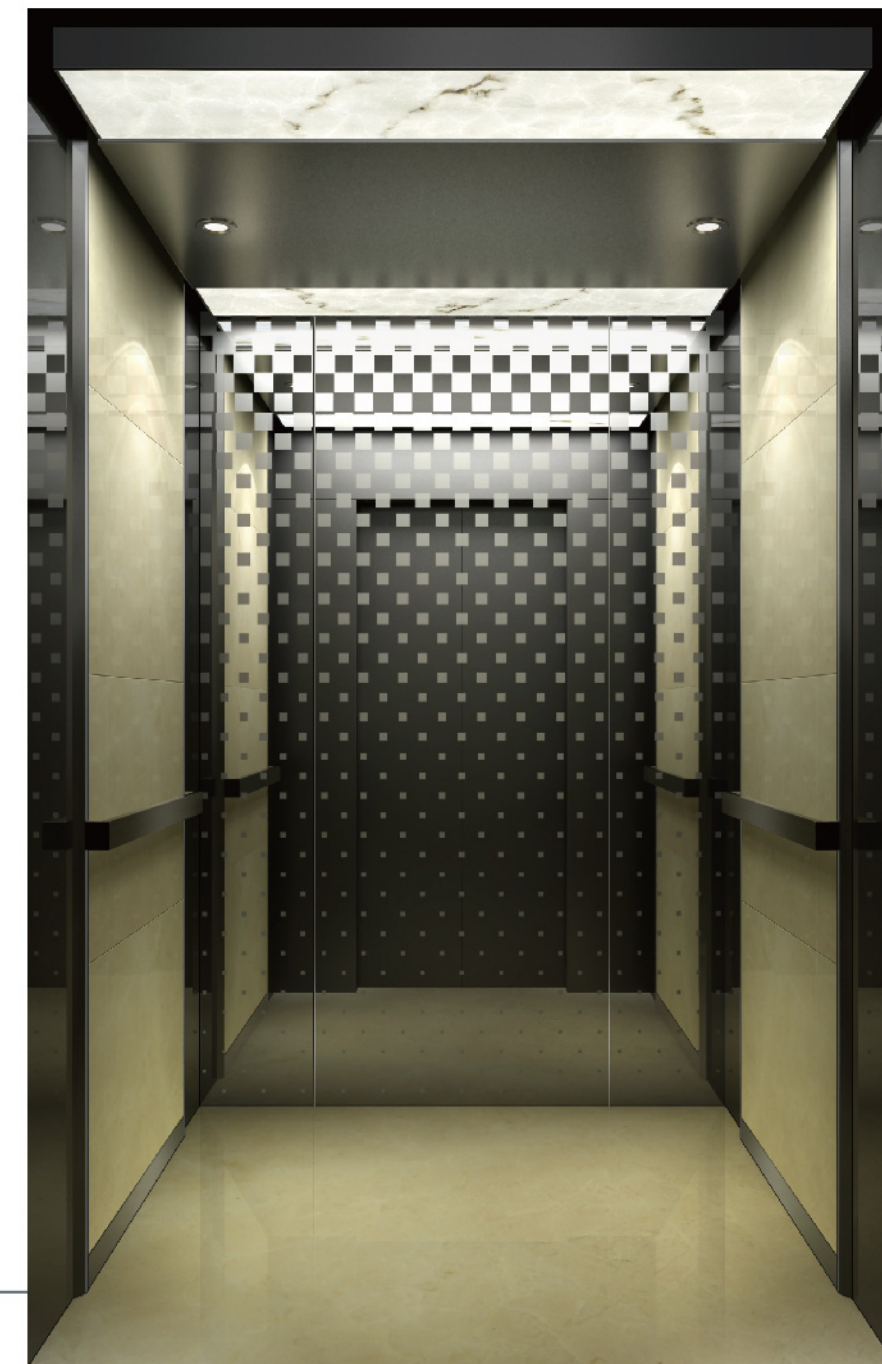

摩登幻影 XTQ01-1416

不需要过多的语言，不需要华丽的辞藻，温馨的米色大理石，律动的蚀刻小方块，犹如美妙的乐曲，让人沉浸其中；又似斑驳的树影，洒在身上，暖在心头。

- 吊顶：XTQ04-1416长发纹不锈钢镀黑钛+透光云石(雪花白)+LED筒灯
- 侧壁：镜面不锈钢镀黑钛+蜂窝大理石+长发纹不锈钢镀黑钛斜边框
- 后壁：镜面不锈钢蚀刻镀黑钛(双色蚀刻)
- 踢脚线：长发纹不锈钢镀黑钛
- 扶手：XTQ06-1416长发纹不锈钢镀黑钛
- 地坪：XTQ07-1253 (单色石材)
- 推荐前壁：镜面不锈钢镀黑钛

- Ceiling: XTQ04-1416 long hairline stainless steel plated in black titanium + translucent marble (snow white) +LED down light
- Side wall: mirror stainless steel plated in black titanium + cellular marble + long hairline stainless steel plated in black titanium frame
- Rear wall: mirror stainless steel plated in titanium black (color etching)
- Skirting line: long hairline stainless steel plated in titanium black
- Handrail: XTQ06-1416 long hairline stainless steel plated in titanium black
- Floor: XTQ07-1253 Magnolia (mono-stone)
- Recommended front wall: mirror stainless steel plated in titanium black