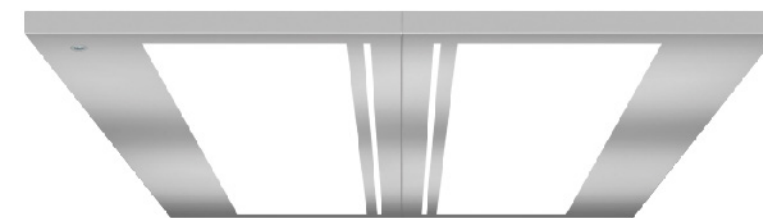

型号：XTQ04-1378
材料：长发纹不锈钢+亚克力
Model: XTQ04-1378
Material: long hairline stainless steel + acrylic