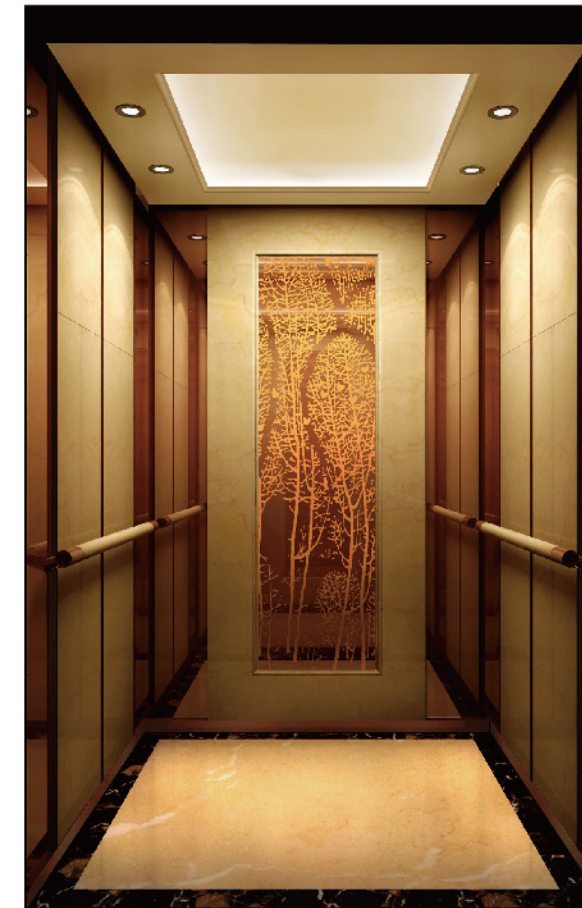

逸景华庭 XTQ01-1401

吊顶：XTQ04-1306-1烤漆钢板(素色)+LED筒灯
侧壁：镜面不锈钢镀玫瑰金+蜂窝大理石+镜面不锈钢镀玫瑰金嵌条
后壁：镜面不锈钢镀玫瑰金+蜂窝大理石+镜面不锈钢蚀刻镀玫瑰金(XIZI-1417~1418)
踢脚线：镜面不锈钢镀玫瑰金
扶手：XTQ06-1401镜面不锈钢镀玫瑰金+大理石
地坪：XTQ07-1351(拼花石材)
推荐前壁：镜面不锈钢镀玫瑰金

Ceiling: XTQ04-1306-1baking finish steel (plain) +LED down light
Side wall: mirror stainless steel plated in rose gold + cellular marble + mirror stainless steel plated in rose gold strip
Rear wall: mirror stainless steel plated rose gold + cellular marble + mirror stainless steel etching plated in rose gold (XIZI-1417-1418)
Skirting line: mirror stainless steel plated in rose gold
Handrail: XTQ06-1401 mirror stainless steel plated in rose gold and marble
Floor: XTQ07-1351 (parquet stone)
Recommended front wall: mirror stainless steel plated in rose gold