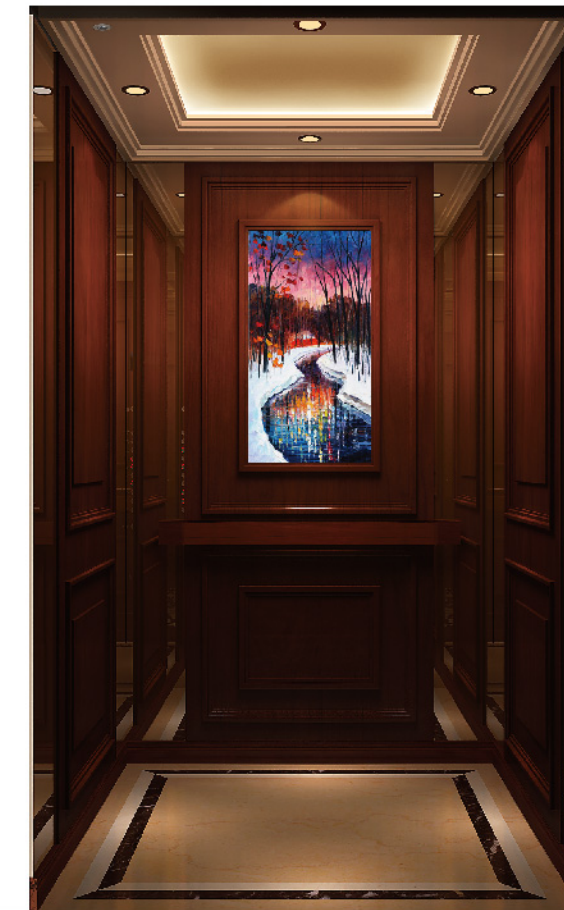

奢装素裹 XTQ01-1364

吊顶：XTQ04-1364 烤漆木板(素色)+LED筒灯
侧壁：柚木饰面+镜面不锈钢镀玫瑰金
后壁：柚木饰面+装饰画+镜面不锈钢镀玫瑰金
地坪：XTQ07-1364 (拼花石材)
扶手：XTQ06-1351 (木质扶手)
推荐前壁：镜面不锈钢镀玫瑰金
注：装饰画效果仅供参考。

Ceiling: XTQ04-1364 baking finish wood (plain) +LED down light
Side wall: teakwood finishes + mirror stainless steel plated in rose gold
Rear wall: teakwood finishes + decorative painting + mirror stainless steel plated in rose gold
Floor: XTQ07-1364 (parquet stone)
Handrail: XTQ06-1351 (wood handrail)
Recommended front wall: mirror stainless steel plated in rose gold
Note: decorative painting effect is for reference only.

流绪思梦 XTQ01-1306

吊顶：XTQ04-1306 烤漆木板(素色)+金箔+LED筒灯
侧壁：镜面不锈钢蚀刻凹金(HM-76)+木纹装饰板(柚木)
后壁：镜面不锈钢蚀刻凹金(HM-76)+木纹装饰板(柚木)
踢脚线：大理石
扶手：XTQ06-31 镜面不锈钢镀钛金圆管+木质圆管
地坪：XTQ07-1306 (拼花石材)
推荐前壁：长发纹不锈钢镀钛金
注：此款轿厢已应用于杭州大酒店项目，可实地参观

Ceiling: XTQ04-1306 baking finish wood (plain) + golden foil + LED down light
Side wall: mirror stainless steel etching plated in Gold (HM-76) + wood decorative board (teak)
Rear wall: mirror stainless steel etching plated in Gold (HM-76) + wood decorative board (teak)
Skirting line: marble
Handrail: XTQ06-31 mirror stainless steel plated in Titanium Gold tube + wood tube
Floor: XTQ07-1306 Dramawhite (parquet stone)
Recommended front wall: long hairline stainless steel plated in titanium gold
Note: this car has been applied to Hangzhou Hotel project, field visit is available.